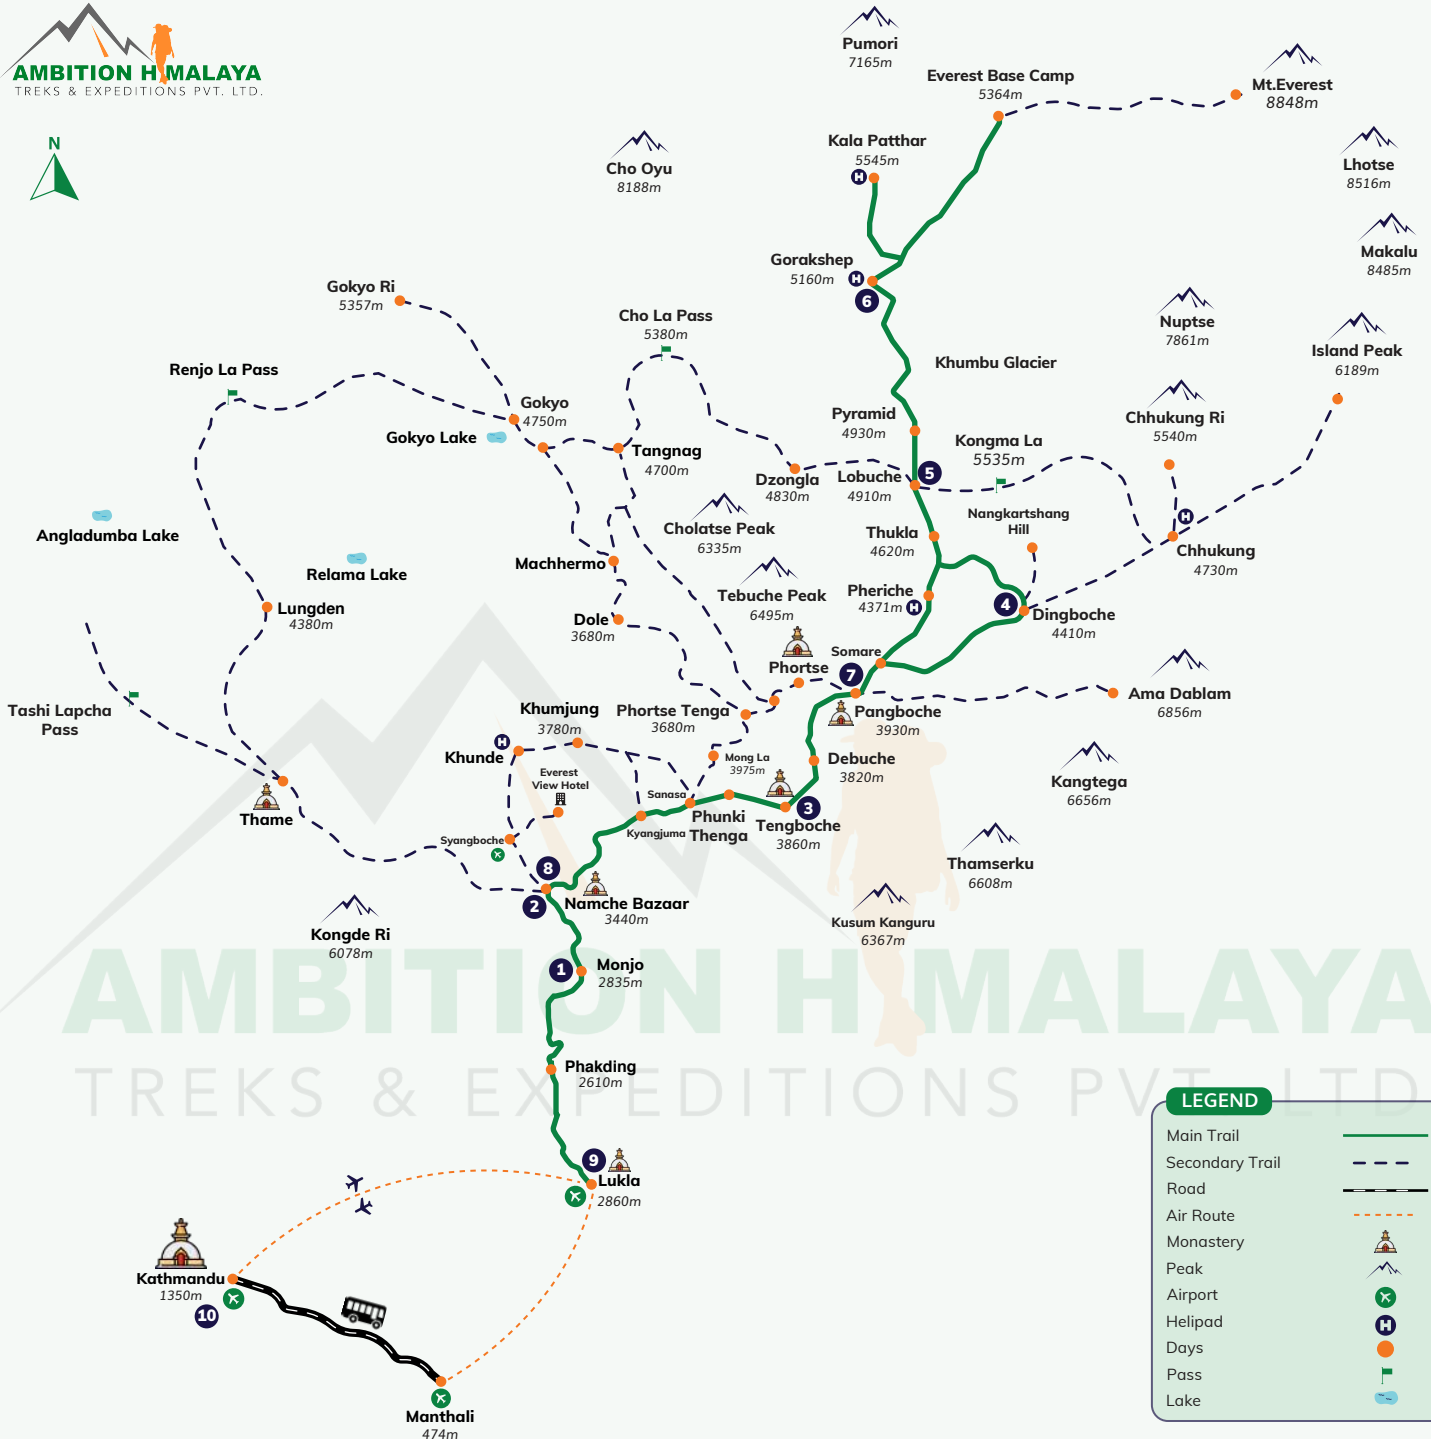

SHORT EVEREST BASE CAMP TREK

© Copyright - www.ambitionhimalaya.com

10 Days

LEGEND	
Main Trail	
Secondary Trail	
Road	
Air Route	
Monastery	
Peak	
Airport	
Helipad	
Days	
Pass	
Lake	

ALTITUDE CHART